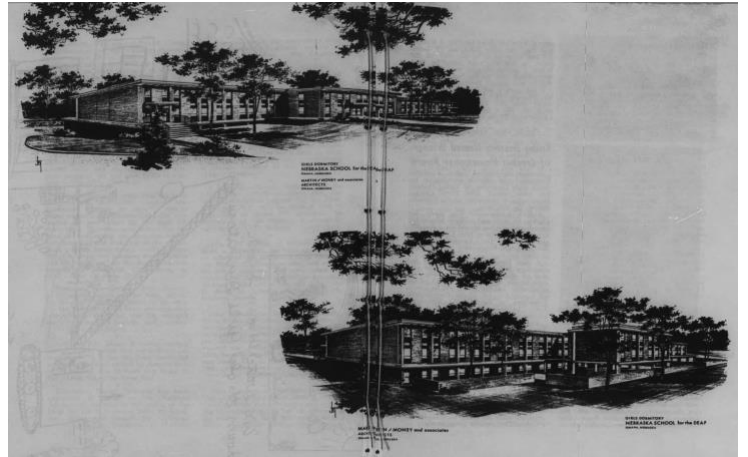

Tiger Pride

Photo Collection

By President Amy Willman, Class of 1987

Girls Dormitory

Opened in the fall of 1969 from a design by Martin Money and Associates, this building was designed in the Mid-Century Modern style.