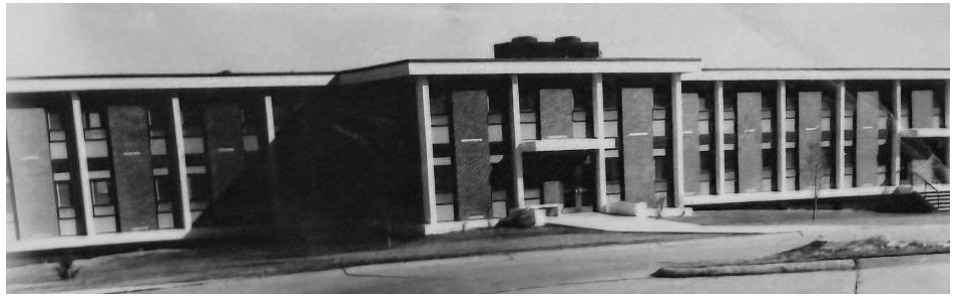

Tiger Pride

Photo Collection

By President Amy Willman, Class of 1987

Girls Dormitory

Opened in the fall of 1969 from a design by Martin Money and Associates, this building was designed in the Mid-Century Modern style.