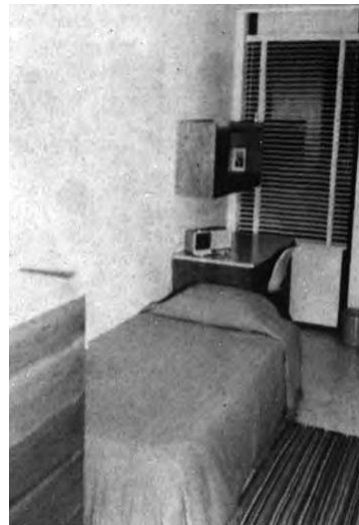

Tiger Pride

Photo Collection

By President Amy Willman, Class of 1987

Girls Dormitory

Opened in the fall of 1969 from a design by Martin Money and Associates, this building was designed in the Mid-Century Modern style.

WELCOME
- TO OUR -
DORM ROOM